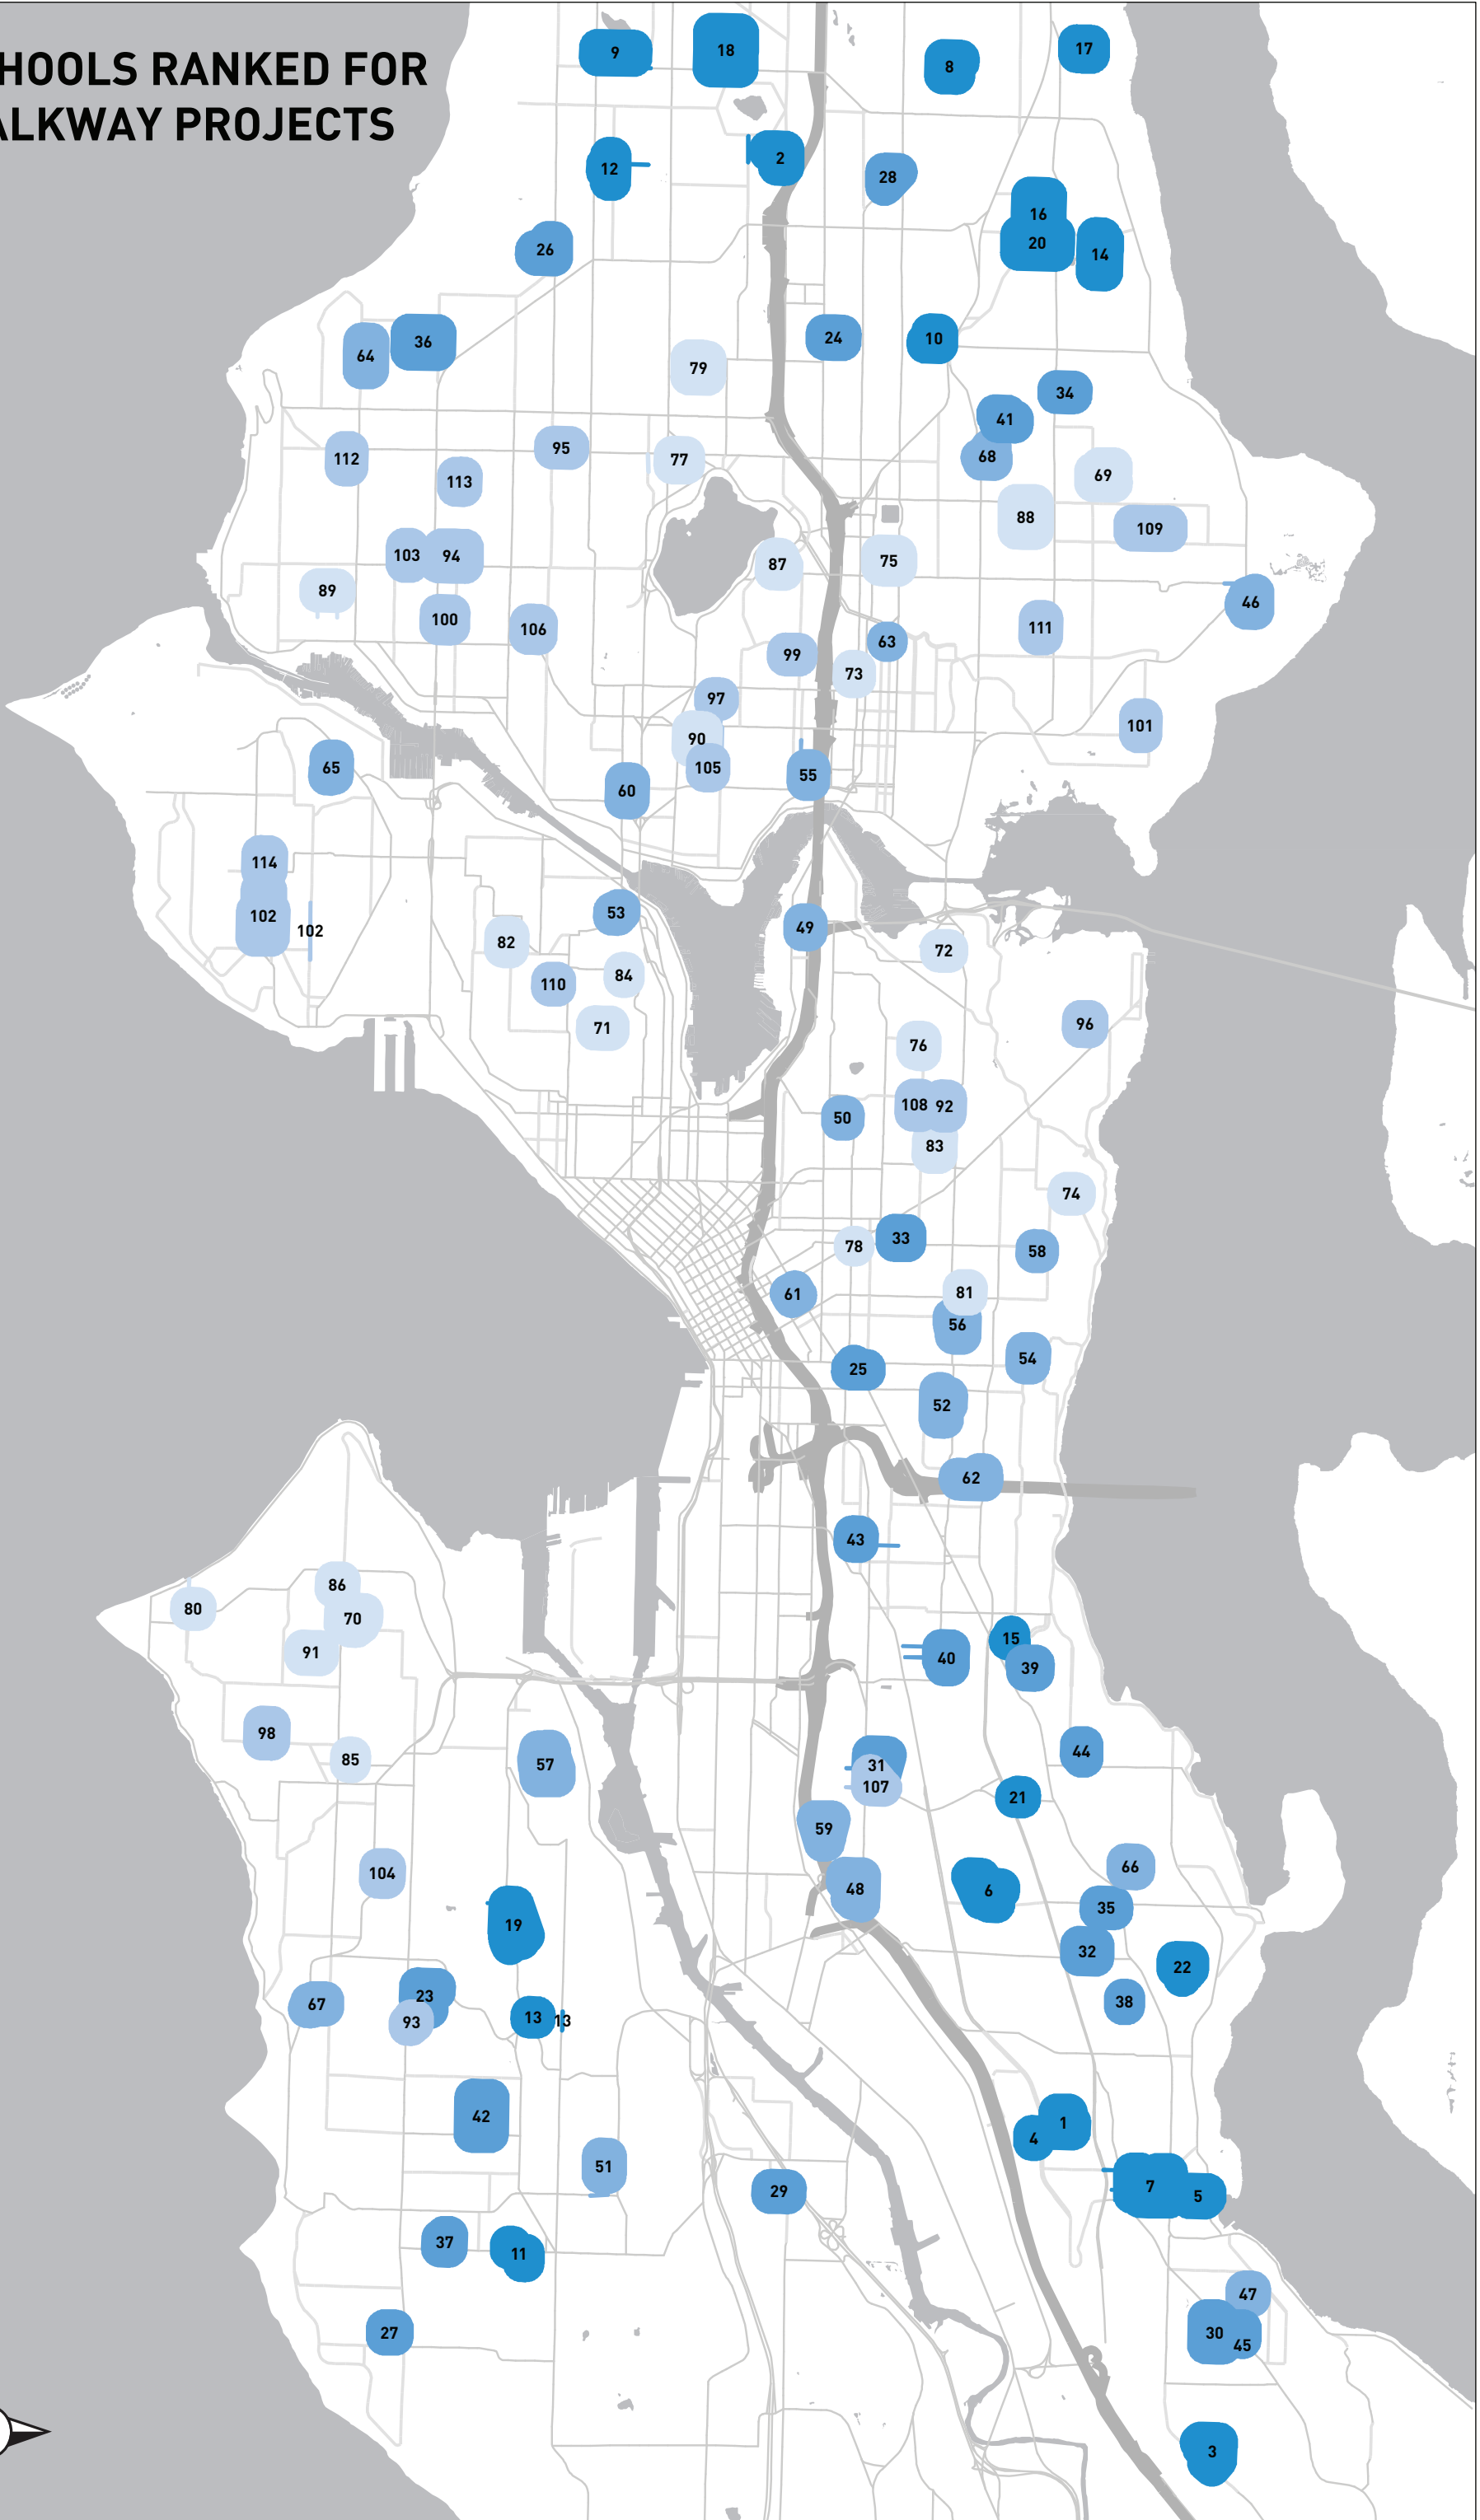

SCHOOLS RANKED FOR WALKWAY PROJECTS

SCHOOL	RANK
Adams Elementary	89
Aki Kurose Academy Middle	32
Alki Elementary	80
Amazing Grace Christian School Elementary	45
Arbor Heights Elementary	27
Asa Mercer Middle	31
B.F. Day Elementary	60
Bailey Gatzert Elementary	25
Ballard High	94
Beacon Hill International School Elementary	43
Broadview - Thomson K - 8	9
Bryant Elementary	111
Catharine Blaine K - 8	102
Cedar Park	17
Christ the King	12
Cleveland - STEM High	48
Concord International School Elementary	29
Daniel Bagley Elementary	77
Dearborn Park Elementary	6
Denny International Middle	42
Dunlap Elementary	7
Eckstein Middle	88
Emerson Elementary	47
Epiphany School Elementary	74
Fairmont Park Elementary	104
Franklin High	15
Frantz Coe Elementary	82
Garfield High	56
Gatewood Elementary	67
Graham Hill Elementary	22
Green Lake Elementary	87
Greenwood Elementary	95
Hamilton International Middle	105
Hawthorne Elementary	44
Highland Park Elementary	51
Holy Family School K-8	11
Holy Names Academy High	92
Hope Lutheran School K-8	85
Ingraham High	18
Interagency Programs Middle	21
Jane Addams Middle	16
John Hay Elementary	71
John Muir Elementary	39
John Rogers Elementary	14
John Stanford International School Elementary	55
K-5 STEM at Boren Elementary	19
Kimball Elementary	40
Lafayette Elementary	86
Laurelhurst Elementary	101
Lawton Elementary	65
Leschi Elementary	54
Lowell APP @ Lincoln Elementary	90
Lowell Elementary	50
Loyal Heights Elementary	112
Madison Middle	91
Madrona K - 8	58
Maple Elementary	59
Martin Luther King Jr. Elementary	38