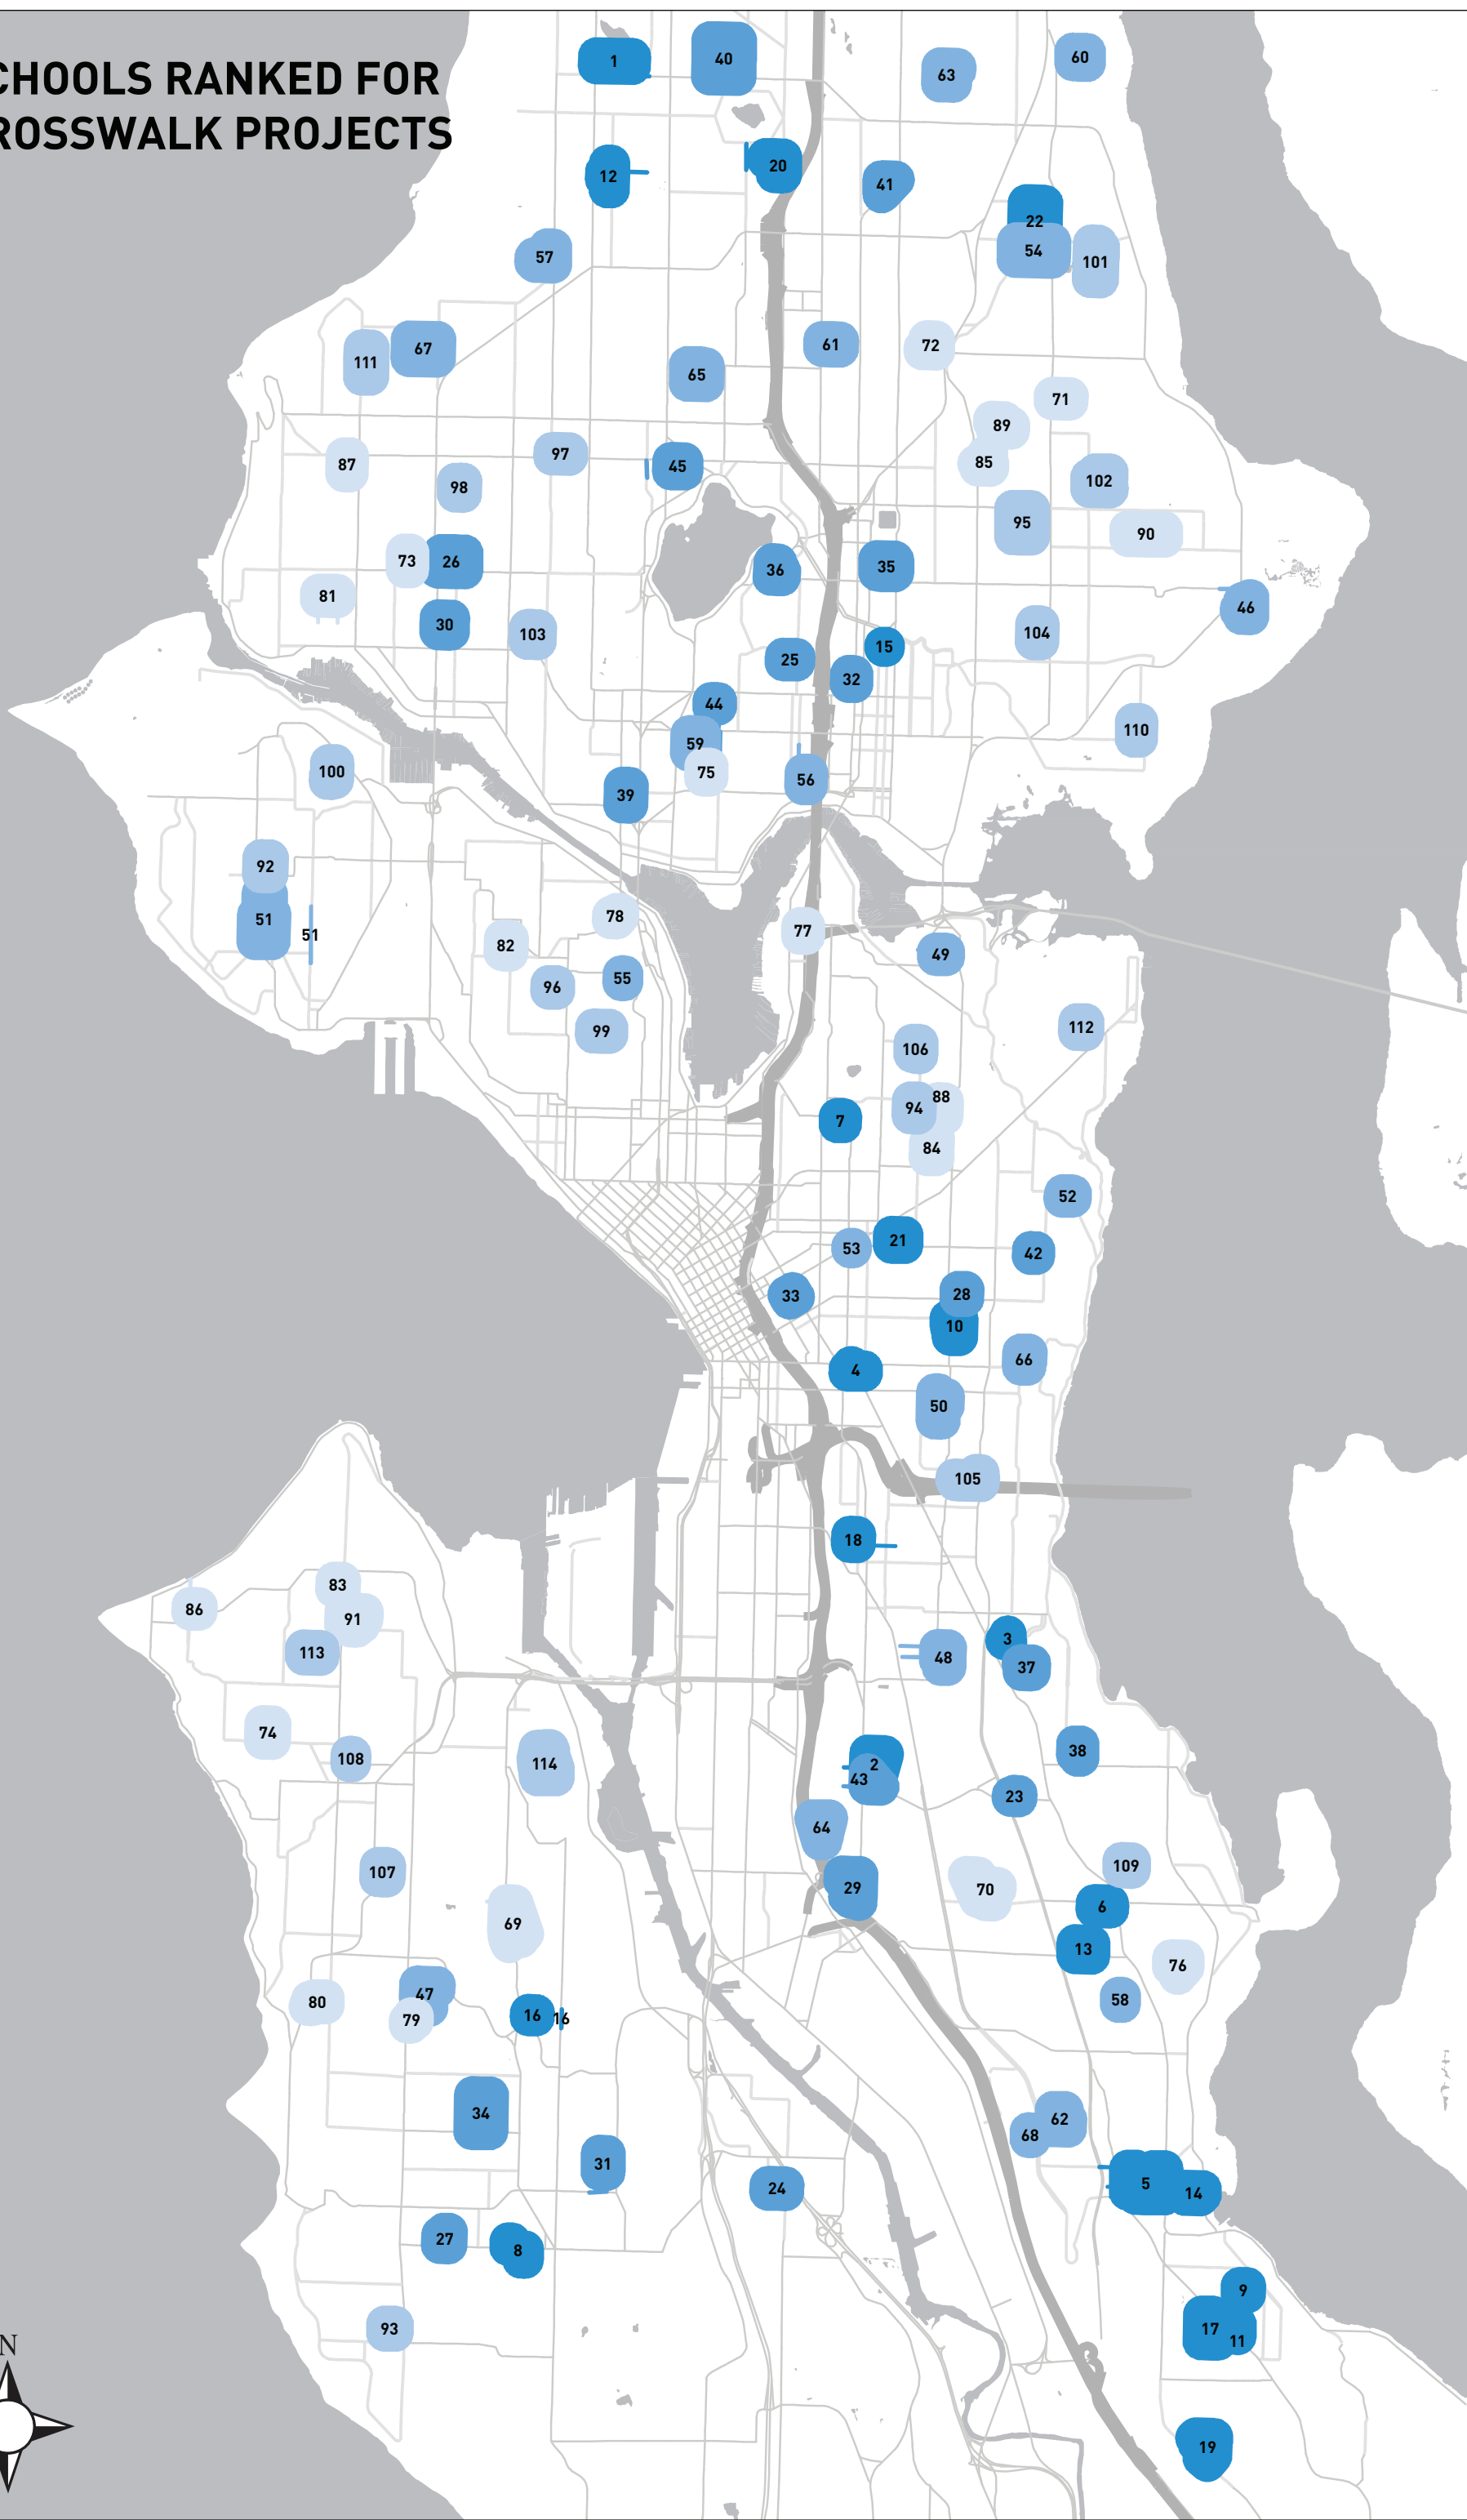

SCHOOLS RANKED FOR CROSSWALK PROJECTS

SCHOOL	RANK
Adams Elementary	81
Aki Kurose Academy Middle	13
Alki Elementary	86
Amazing Grace Christian School Elementary	11
Arbor Heights Elementary	93
Asa Mercer Middle	2
B.F. Day Elementary	39
Bailey Gatzert Elementary	4
Ballard High	26
Beacon Hill International School Elementary	18
Broadview - Thomson K - 8	1
Bryant Elementary	104
Catharine Blaine K - 8	51
Cedar Park	60
Christ the King	12
Cleveland - STEM High	29
Concord International School Elementary	24
Daniel Bagley Elementary	45
Dearborn Park Elementary	70
Denny International Middle	34
Dunlap Elementary	5
Eckstein Middle	95
Emerson Elementary	9
Epiphany School Elementary	52
Fairmont Park Elementary	107
Franklin High	3
Frantz Coe Elementary	82
Garfield High	10
Gatewood Elementary	80
Graham Hill Elementary	76
Green Lake Elementary	36
Greenwood Elementary	97
Hamilton International Middle	75
Hawthorne Elementary	38
Highland Park Elementary	31
Holy Family School K-8	8
Holy Names Academy High	88
Hope Lutheran School K-8	108
Ingraham High	40
Interagency Programs Middle	23
Jane Addams Middle	22
John Hay Elementary	99
John Muir Elementary	37
John Rogers Elementary	101
John Stanford International School Elementary	56
K-5 STEM at Boren Elementary	69
Kimball Elementary	48
Lafayette Elementary	83
Laurelhurst Elementary	110
Lawton Elementary	100
Leschi Elementary	66
Lowell APP @ Lincoln Elementary	59
Lowell Elementary	7
Loyal Heights Elementary	87
Madison Middle	113
Madrona K - 8	42
Maple Elementary	64
Martin Luther King Jr. Elementary	58

McClure Middle	96
McDonald Elementary	25
McGilvra Elementary	112
Meany Middle School	84
Montlake Elementary	49
Nathan Hale High	54
North Beach Elementary	111
Northgate Elementary	20
Nova at Mann	28
O'Dea High	33
Olympic Hills Elementary	63
Olympic View Elementary	61
Orca K - 8	109
Our Lady of Fatima School K-8	92
Our Lady of Guadalupe School K-8	79
Our Lady Of The Lake School K-8	71
Pathfinder K - 8	114
Pinehurst K - 8	41
Queen Anne Elementary	55
Rainier Beach High	14
Rainier View Elementary	19
Roosevelt High	35
Roxhill Elementary	27
Sacajawea Elementary	72
Salmon Bay K - 8	73
Sand Point Elementary	46
Sanislo Elementary	16
Schmitz Park Elementary	74
Seattle Academy of Arts/Sciences High	53
Seattle Country Day School K-8	78
St Edward	6
St. Alphonsus School K-8	30
St. Benedict School K-8	44
St. Joseph School K-8	94
St. Paul School K-8	17
Stevens Elementary	106
Thornton Creek Elementary	102
Thurgood Marshall Elementary	105
TOPS at Seward K - 8	77
Torah Day School	43
TT Minor	21
University Child Development School Elementary	32
University Cooperative School Elementary	15
University Preparatory	85
Van Asselt Elementary	68
View Ridge Elementary	90
Viewlands Elementary	57
Washington Middle	50
Wedgwood Elementary	89
West Seattle Elementary	47
West Seattle High	91
West Woodland Elementary	103
Whitman Middle	67
Whittier Elementary	98
Wilson Pacific	65
Wing Luke Elementary	62