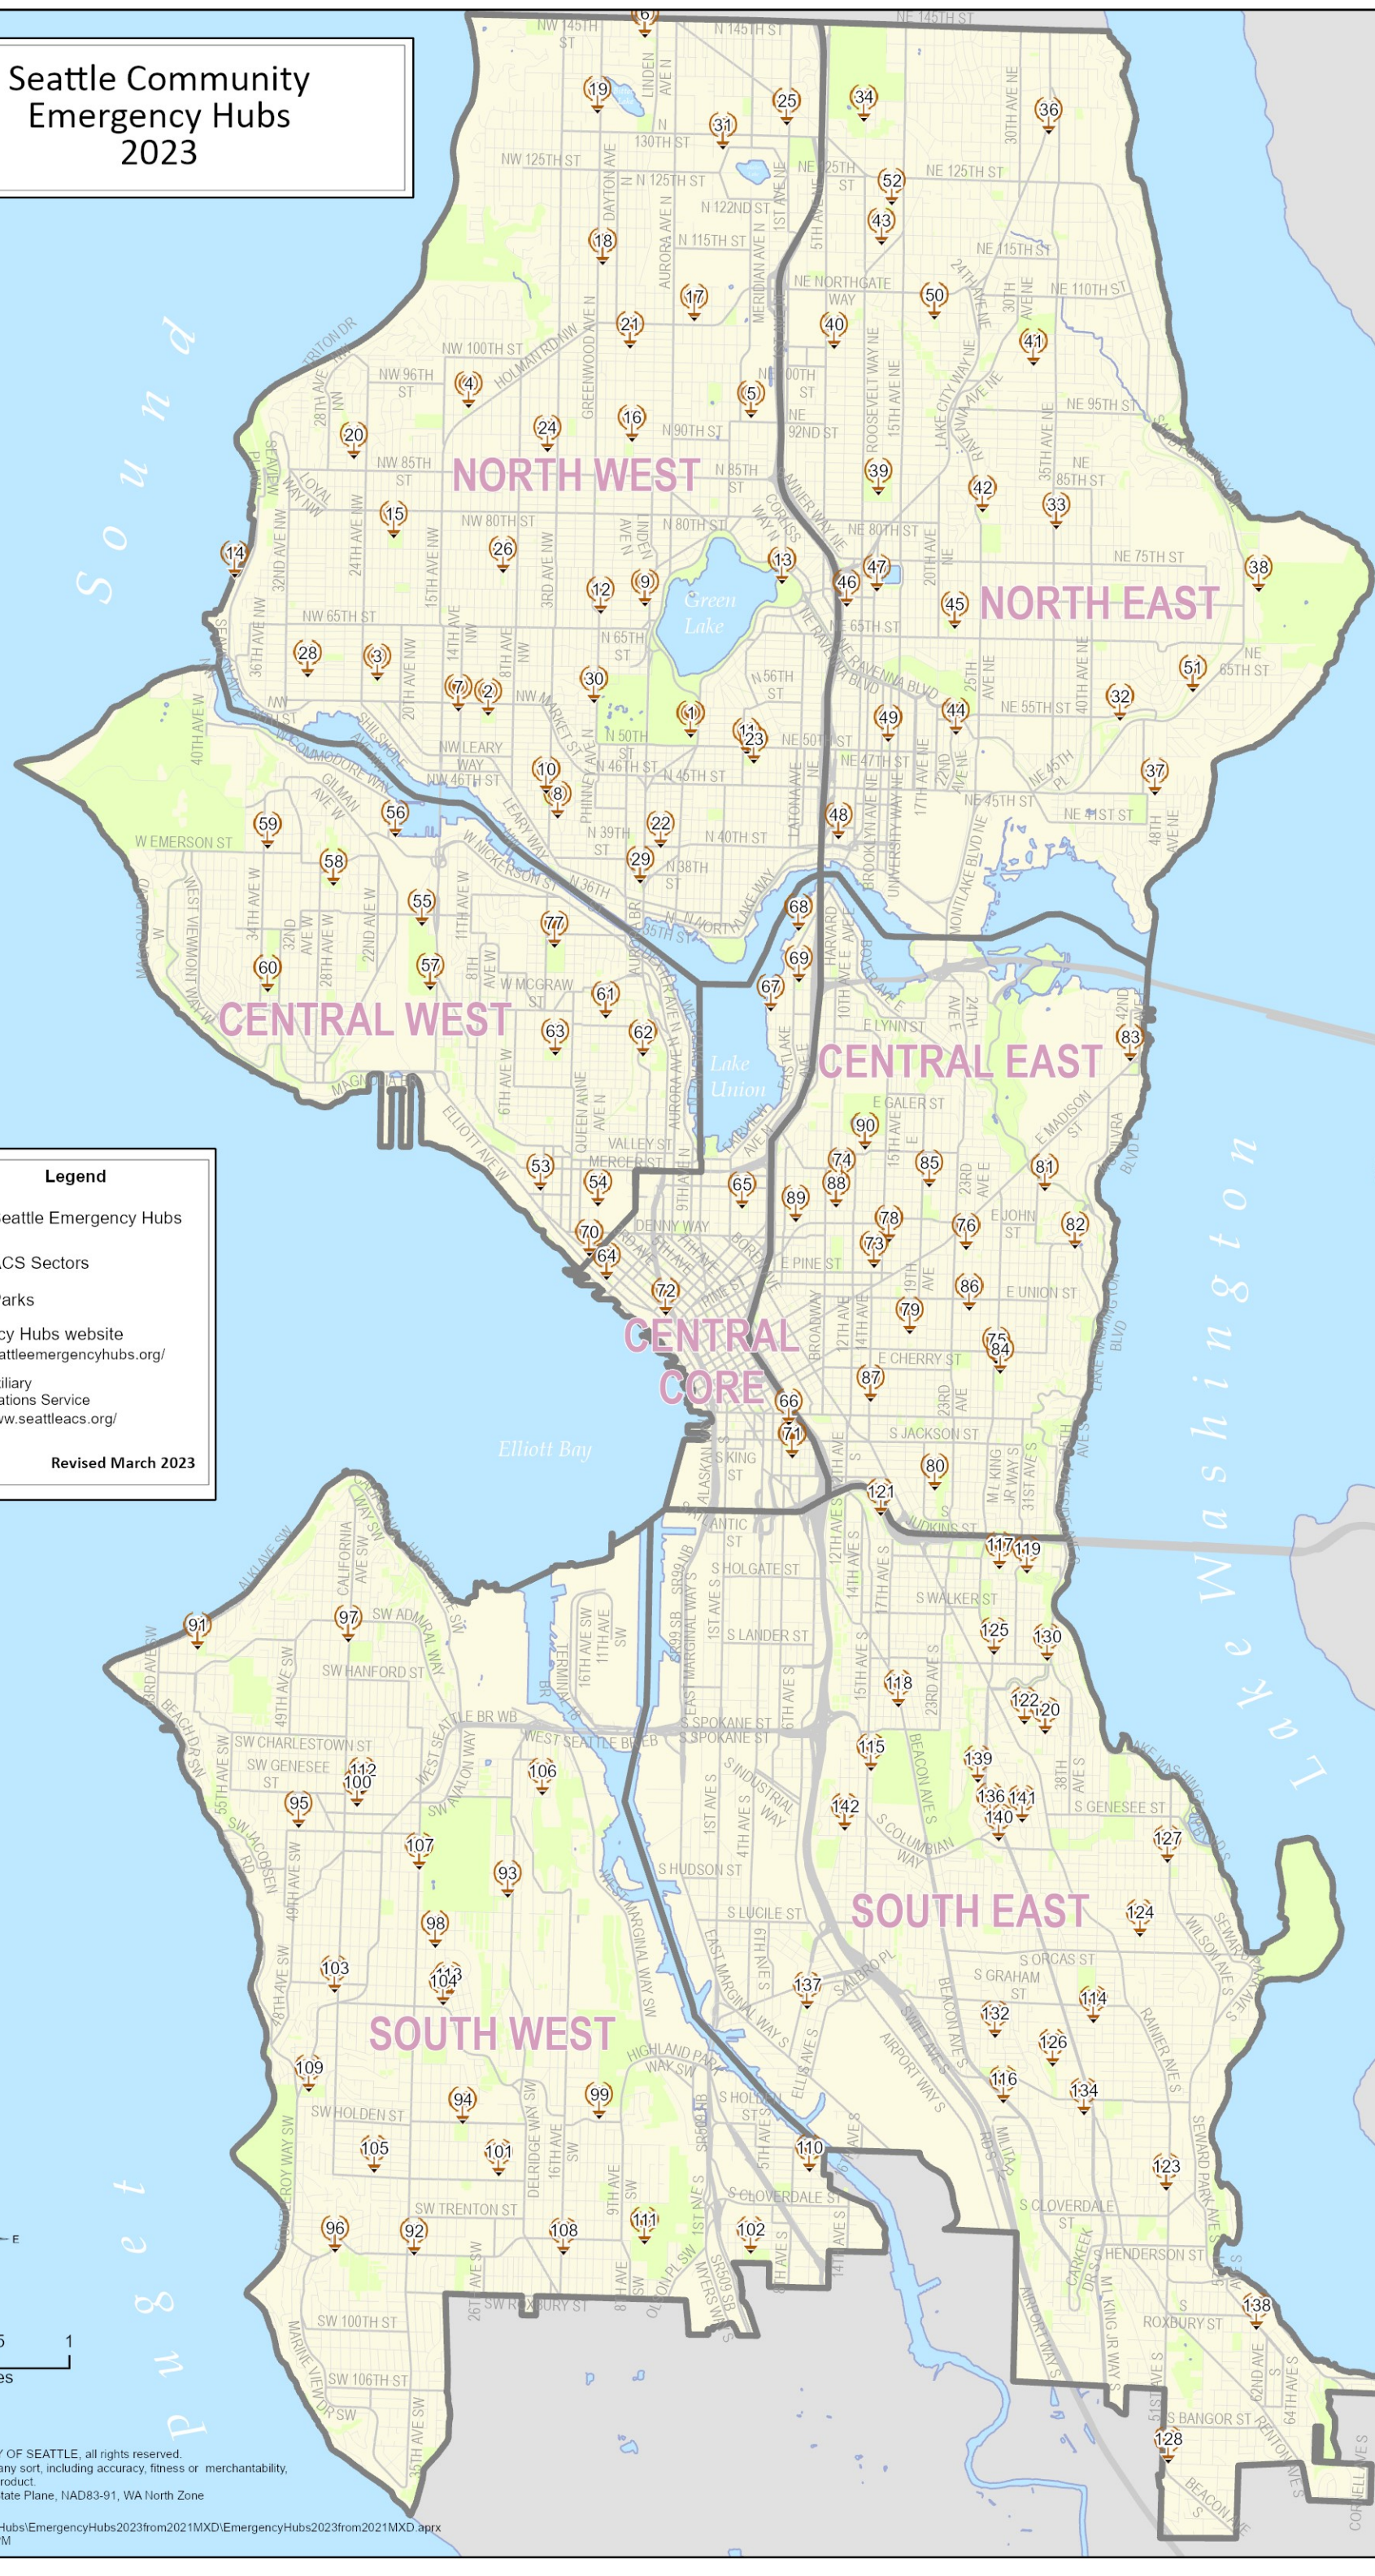

Revised March 2023

©2023, THE CITY OF SEATTLE, all rights reserved.  
 No warranties of any sort, including accuracy, fitness or merchantability,  
 accompany this product.  
 Coord. System: State Plane, NAD83-91, WA North Zone  
 T:\GIS\Outreach\Hubs\EmergencyHubs2023from2021MXD\EmergencyHubs2023from2021MXD.aprx  
 3/31/2023 2:00 PM

CENTRAL WEST			
ID	Name	Address	Type
53	Ch. of Scientology	300 W Harrison St	O
54	Fisher Pavilion	2nd Ave N/ Thomas St	x
55	Interbay Ath. Cmplx	3027 17th Ave W	x
56	Interbay Fish. Terminal	3919 18th Ave W	x
57	Interbay P-Patch	2451 15th Ave W	x
58	Magnolia Manor P-Patch	3500 28th Ave W	x
59	Magnolia Met Mkt	3830 34th Ave W	x
60	W. Magnolia PlayFld.	33rd Ave W/ W Smith St	O
61	Queen Anne P-Patch	3rd Ave N/ Lynn St	x
62	Queen Pea P-Patch	5th Ave N/ Howe St	x
63	W. Queen Anne PlayFld.	150 W Blaine St	O
77	Queen Anne Bowl	2806 3rd Ave W	x