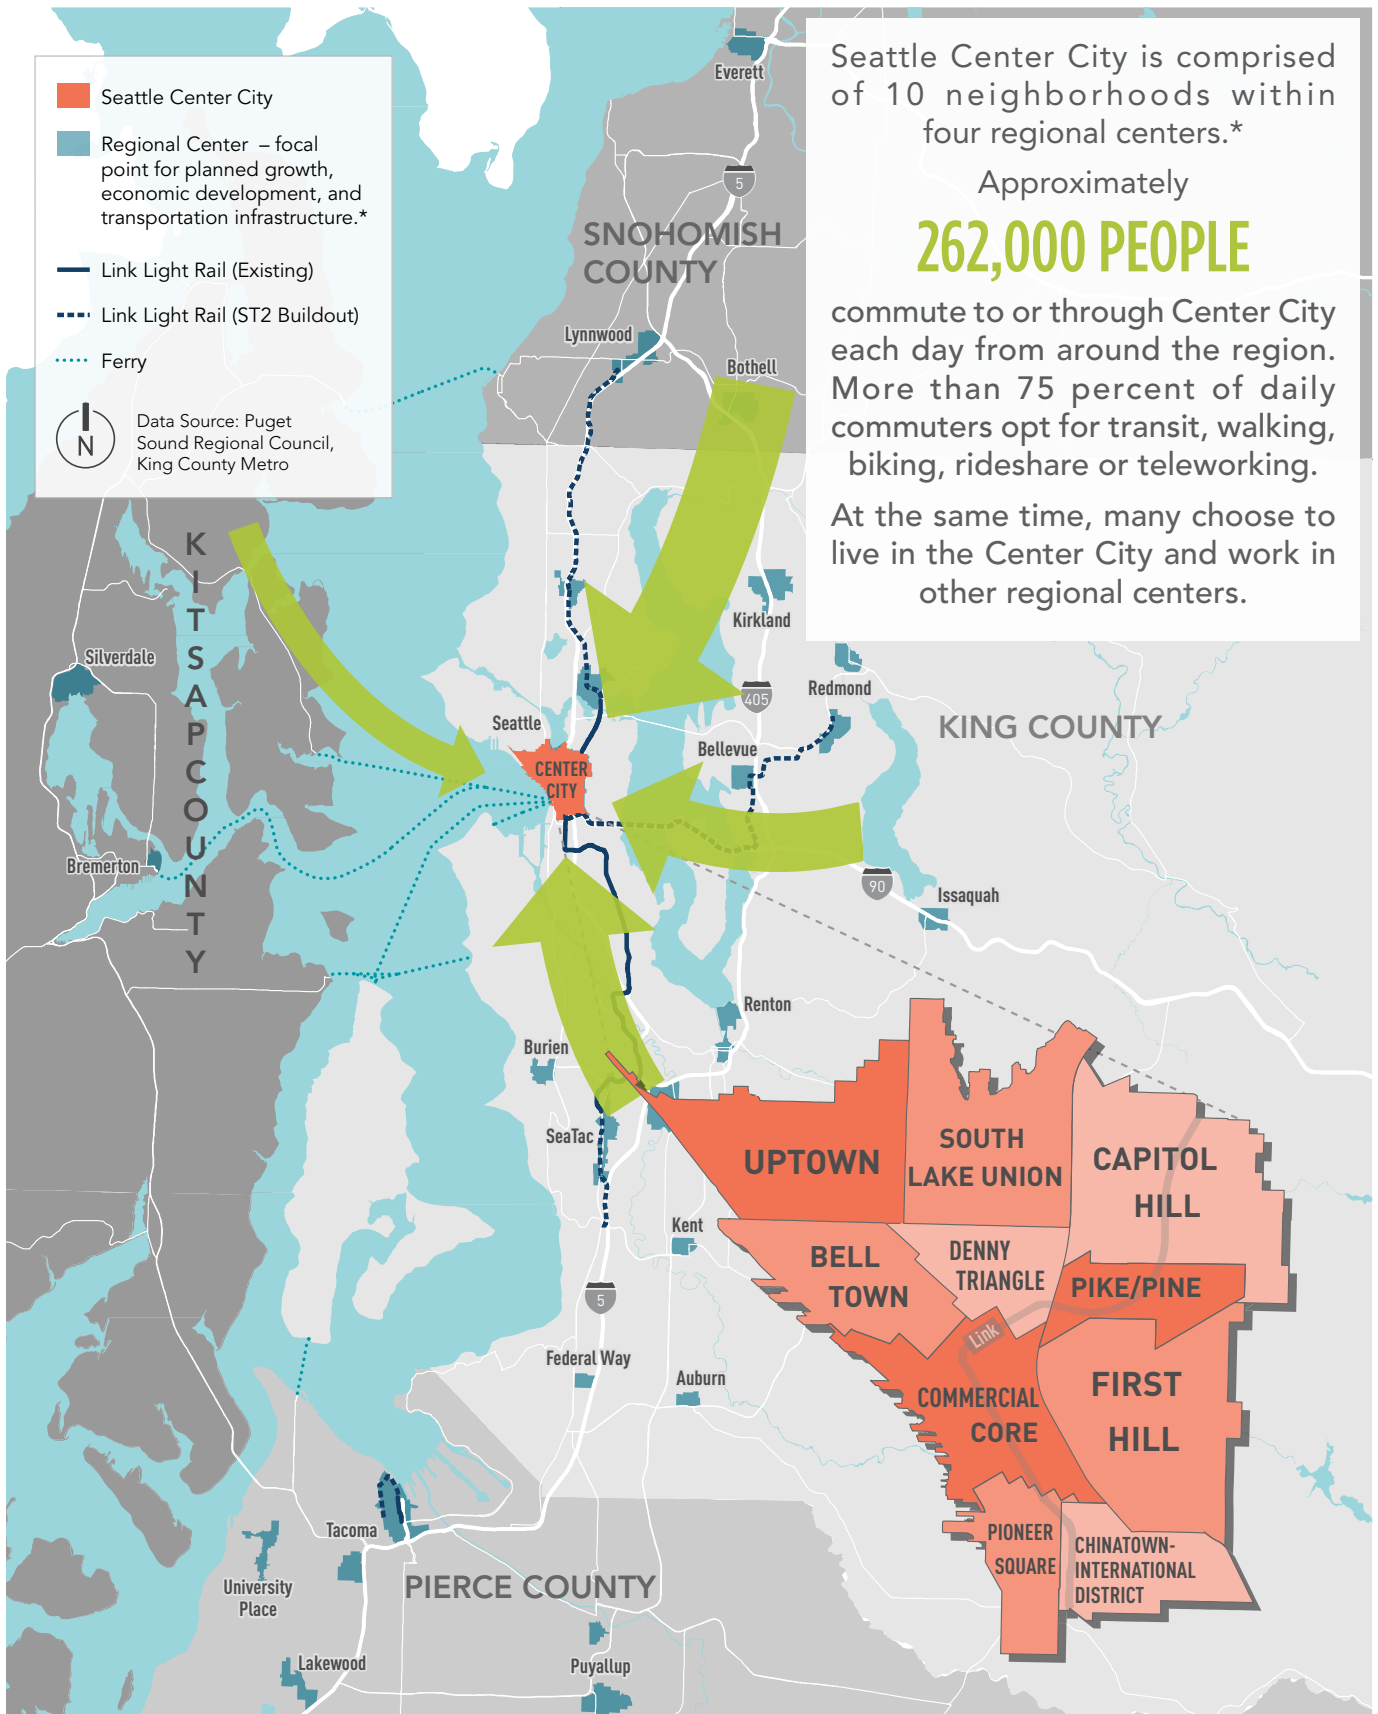

## Seattle Center City in the Region

\*Designated by the Puget Sound Regional Council VISION 2040 growth strategy