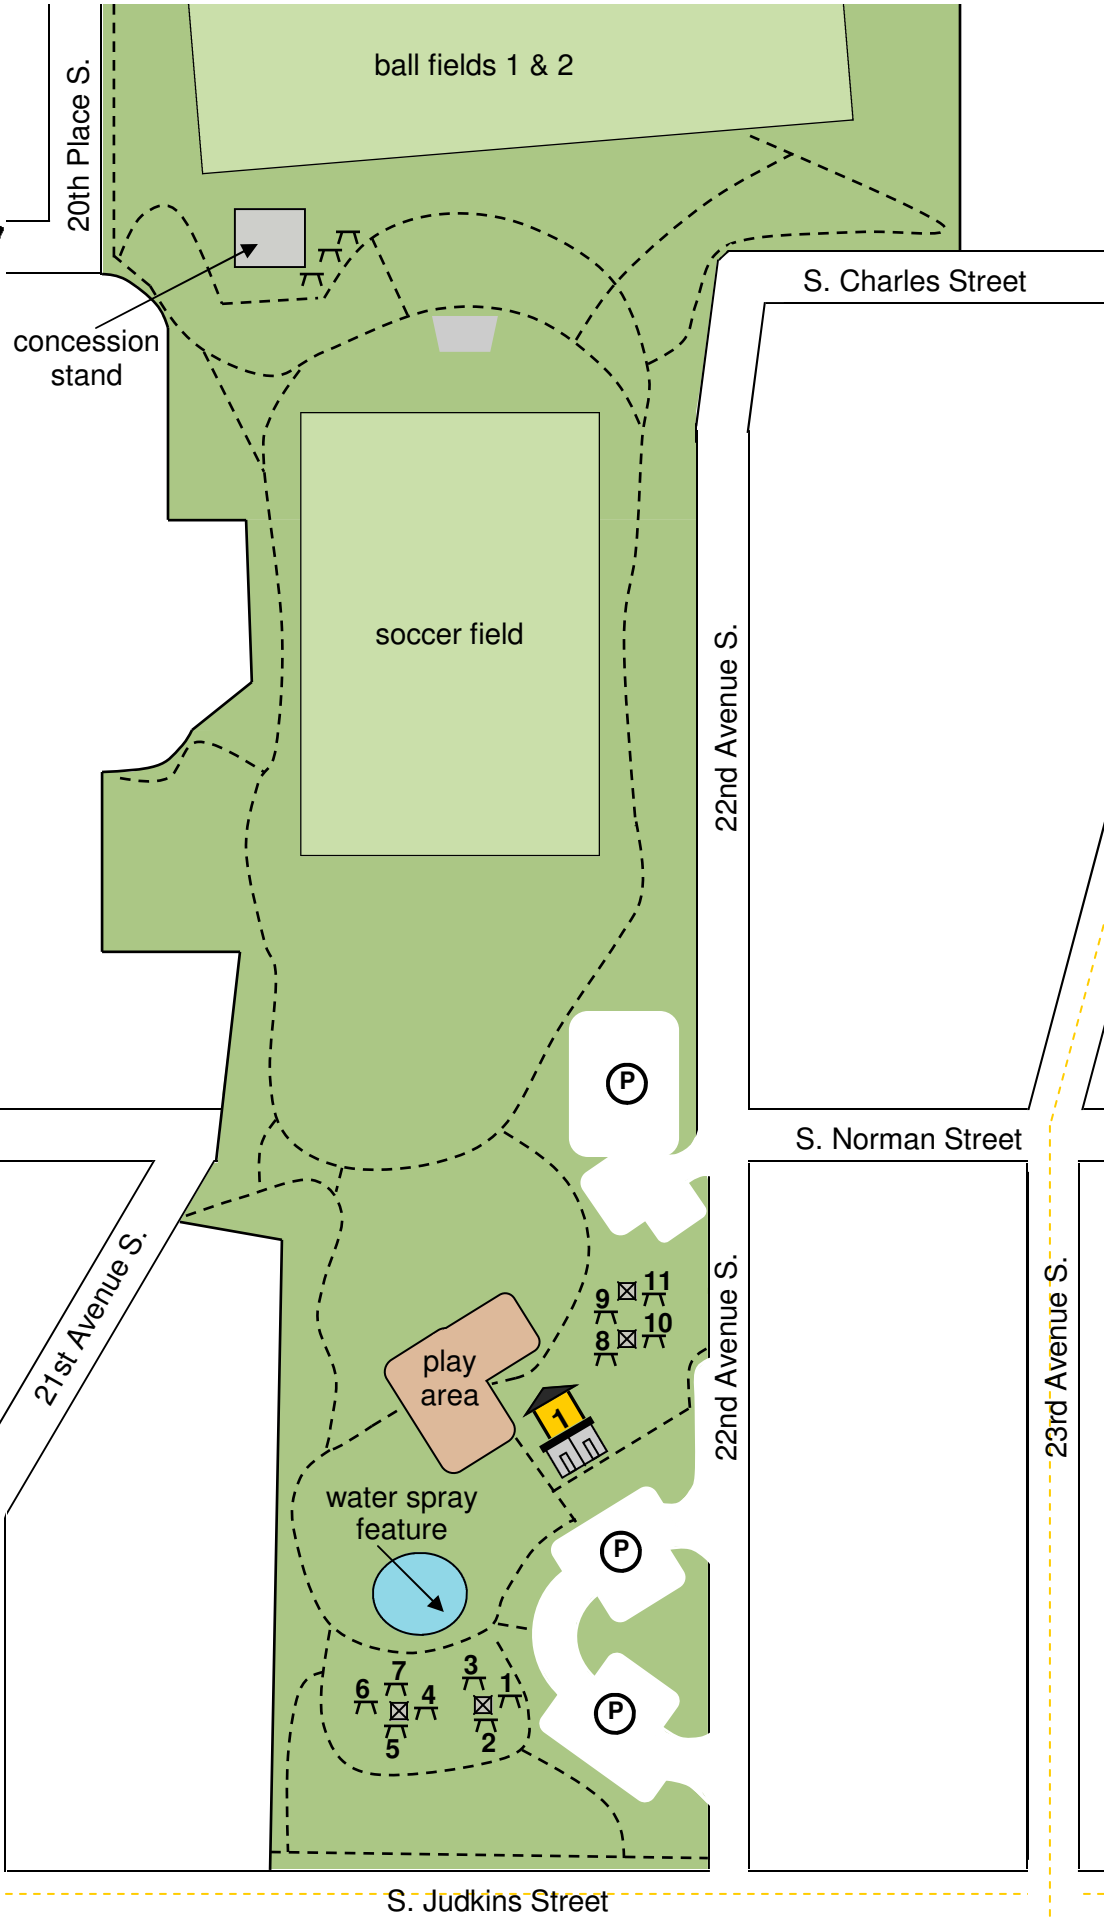

SEATTLE PARKS
AND RECREATION

JUDKINS PARK
2150 S. Norman Street
Seattle, WA 98144

	Picnic Table		Restroom
	Picnic Shelter		Parking Lot
	Pedestrian Pathway		BBQ Grill

JUDKINS PARK AND PLAYFIELD

2150 S. Norman Street
Seattle, WA 98144

I-5 Northbound:

Take exit # 164A, towards Spokane. Take the Rainier Ave S exit #3 ramp. Turn right onto Rainier Ave S. Turn left onto S Massachusetts St. Turn left onto 23rd Ave S. Turn Left onto S Norman St.

I-5 Southbound:

Take exit # 164, towards Bellevue/Spokane. Take the Rainier Ave S exit #3 ramp. Turn right onto Rainier Ave S. Turn left onto S Massachusetts St. Turn left onto 23rd Ave S. Turn Left onto S Norman St.