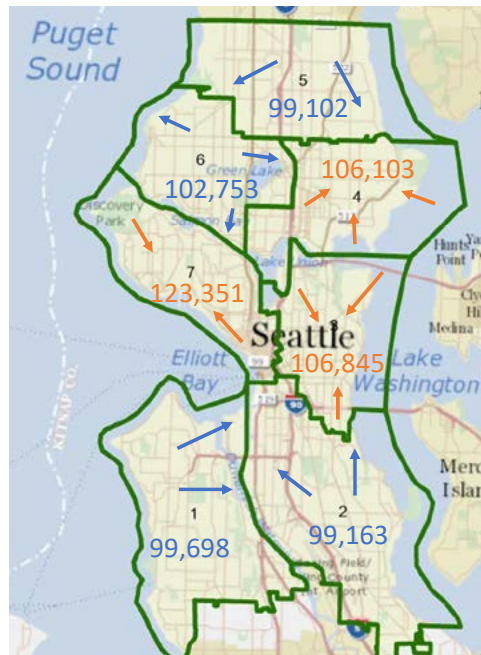

WAAXDA XAAFADAHA SEATTLE

GUDDIGA DIB U DEJINTA SEATTLE 2021-2022

Inta lagu jiro 2022, Seattle waxay hagaajin doontaa xadadka xuddudaha todobada degmo ee Golaha Magaalada Seattle si loo hubiyo in degmo kasta ay leedahay tiro dad ah oo isku mid ah. Habka dib-u-dejinta waxaa loo sameeyaa hay'ad kasta oo dawladeed oo adeegsata doorashooyinka degmooyinka waxayna dhacdaa ka dib tirakoobka tobanle sano kasta.

Marka loo eego tirakoobka 2020 dadweynaha Seattle waa 737,015, kobac ah 21.1% ilaa 2010. Dib-u-dejinta waxay hubin doontaa in 2023, Degmo kasta oo Golaha Deegaanka Seattle ah ay ku jiraan ku dhawaad dad isku mid ah, ama wadarta guud ee dad ah. 105,288 qof degmo kasta. Si loo gaaro tiradaas habka dib-u-dejinta ayaa dib u habeyn ku sameyn doona xuduudaha dhammaan degmooyinka iyadoo la ballaarinayo degmooyinka 1, 2, iyo 5 iyo qandaraasyada degmooyinka 3, 4, iyo 7.

Sida uu farayo Axdiga Seattle, nidaamka dib u qaybinta waxa uu u baahan yahay Guddi ka kooban shan qof oo reer Seattle ah oo la magacaabay, kuwaas oo la shaqeeya xogtii tiro-koob tobankii sano ee u dambeeyay, xeerar dib u kala qaybin ah, khibrad farsamo samaynta, iyo talada dadweynaha si loo abuurdo Degmada Golaha Deegaanka cusub. xuduudaha.

XOOJINTA SEATTLE IYADOO SI FIICAN LOOGU GELIYO DHAMAAN BULSHADA

SEATTLE
REDISTRICTING
2021-2023

JADWALKA WAQTIGA

OCTOBER 2021

Guddi ayaa la sameeyay

FEB-MAY 2022

Nidaamka Dib-u-dejinta Dadweynaha wuxuu ka bilaabmaa waxbarashada iyo faallooyinka dadweynaha ee soo jeedinta qabyada ah ee afarta khariidad

MAY-JULY 2022

Golayaasha dadweynaha ee degmo kasta oo leh afar hindise qabyo ah

JULY-AUG 2022

Guddigu wuxuu abuuraa oo daabacaa soo jeedinta kama dambaysta ah

AUG-SEPT-OCT 2022