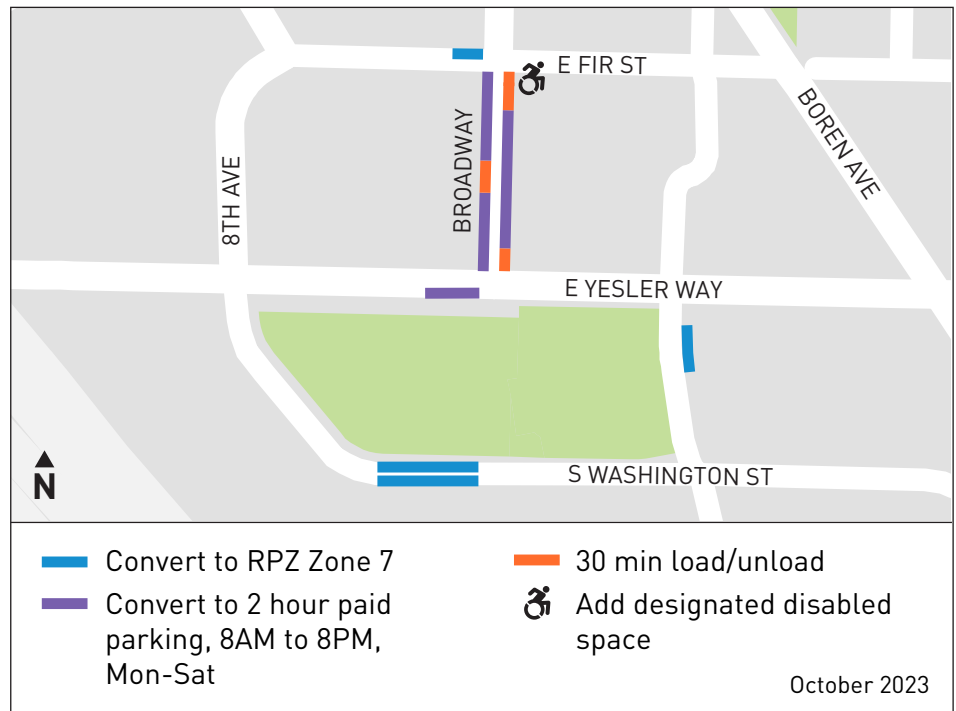

Upcoming Changes to Parking and Loading in the Broadway/Yesler Area

October 2023

New restaurants and stores will open near Broadway and Yesler in early 2024. We are making changes next year to improve short-term parking and meet different needs.

- Convert parking on Broadway between Yesler Way and Fir St to 2 hour paid parking. Paid parking would be in effect Monday through Saturday from 8AM to 8PM except holidays. Load zones would be adjusted.
- Convert existing 30-minute loading on the south side of Yesler Way to 2 hour paid parking. Paid parking is in effect Monday through Saturday, 8AM to 8PM except on holidays.
- Convert specific loading and time limited areas to new RPZ 7 area spaces. Other load zones will remain unchanged.
- Add a designated disabled space on E Fir St.