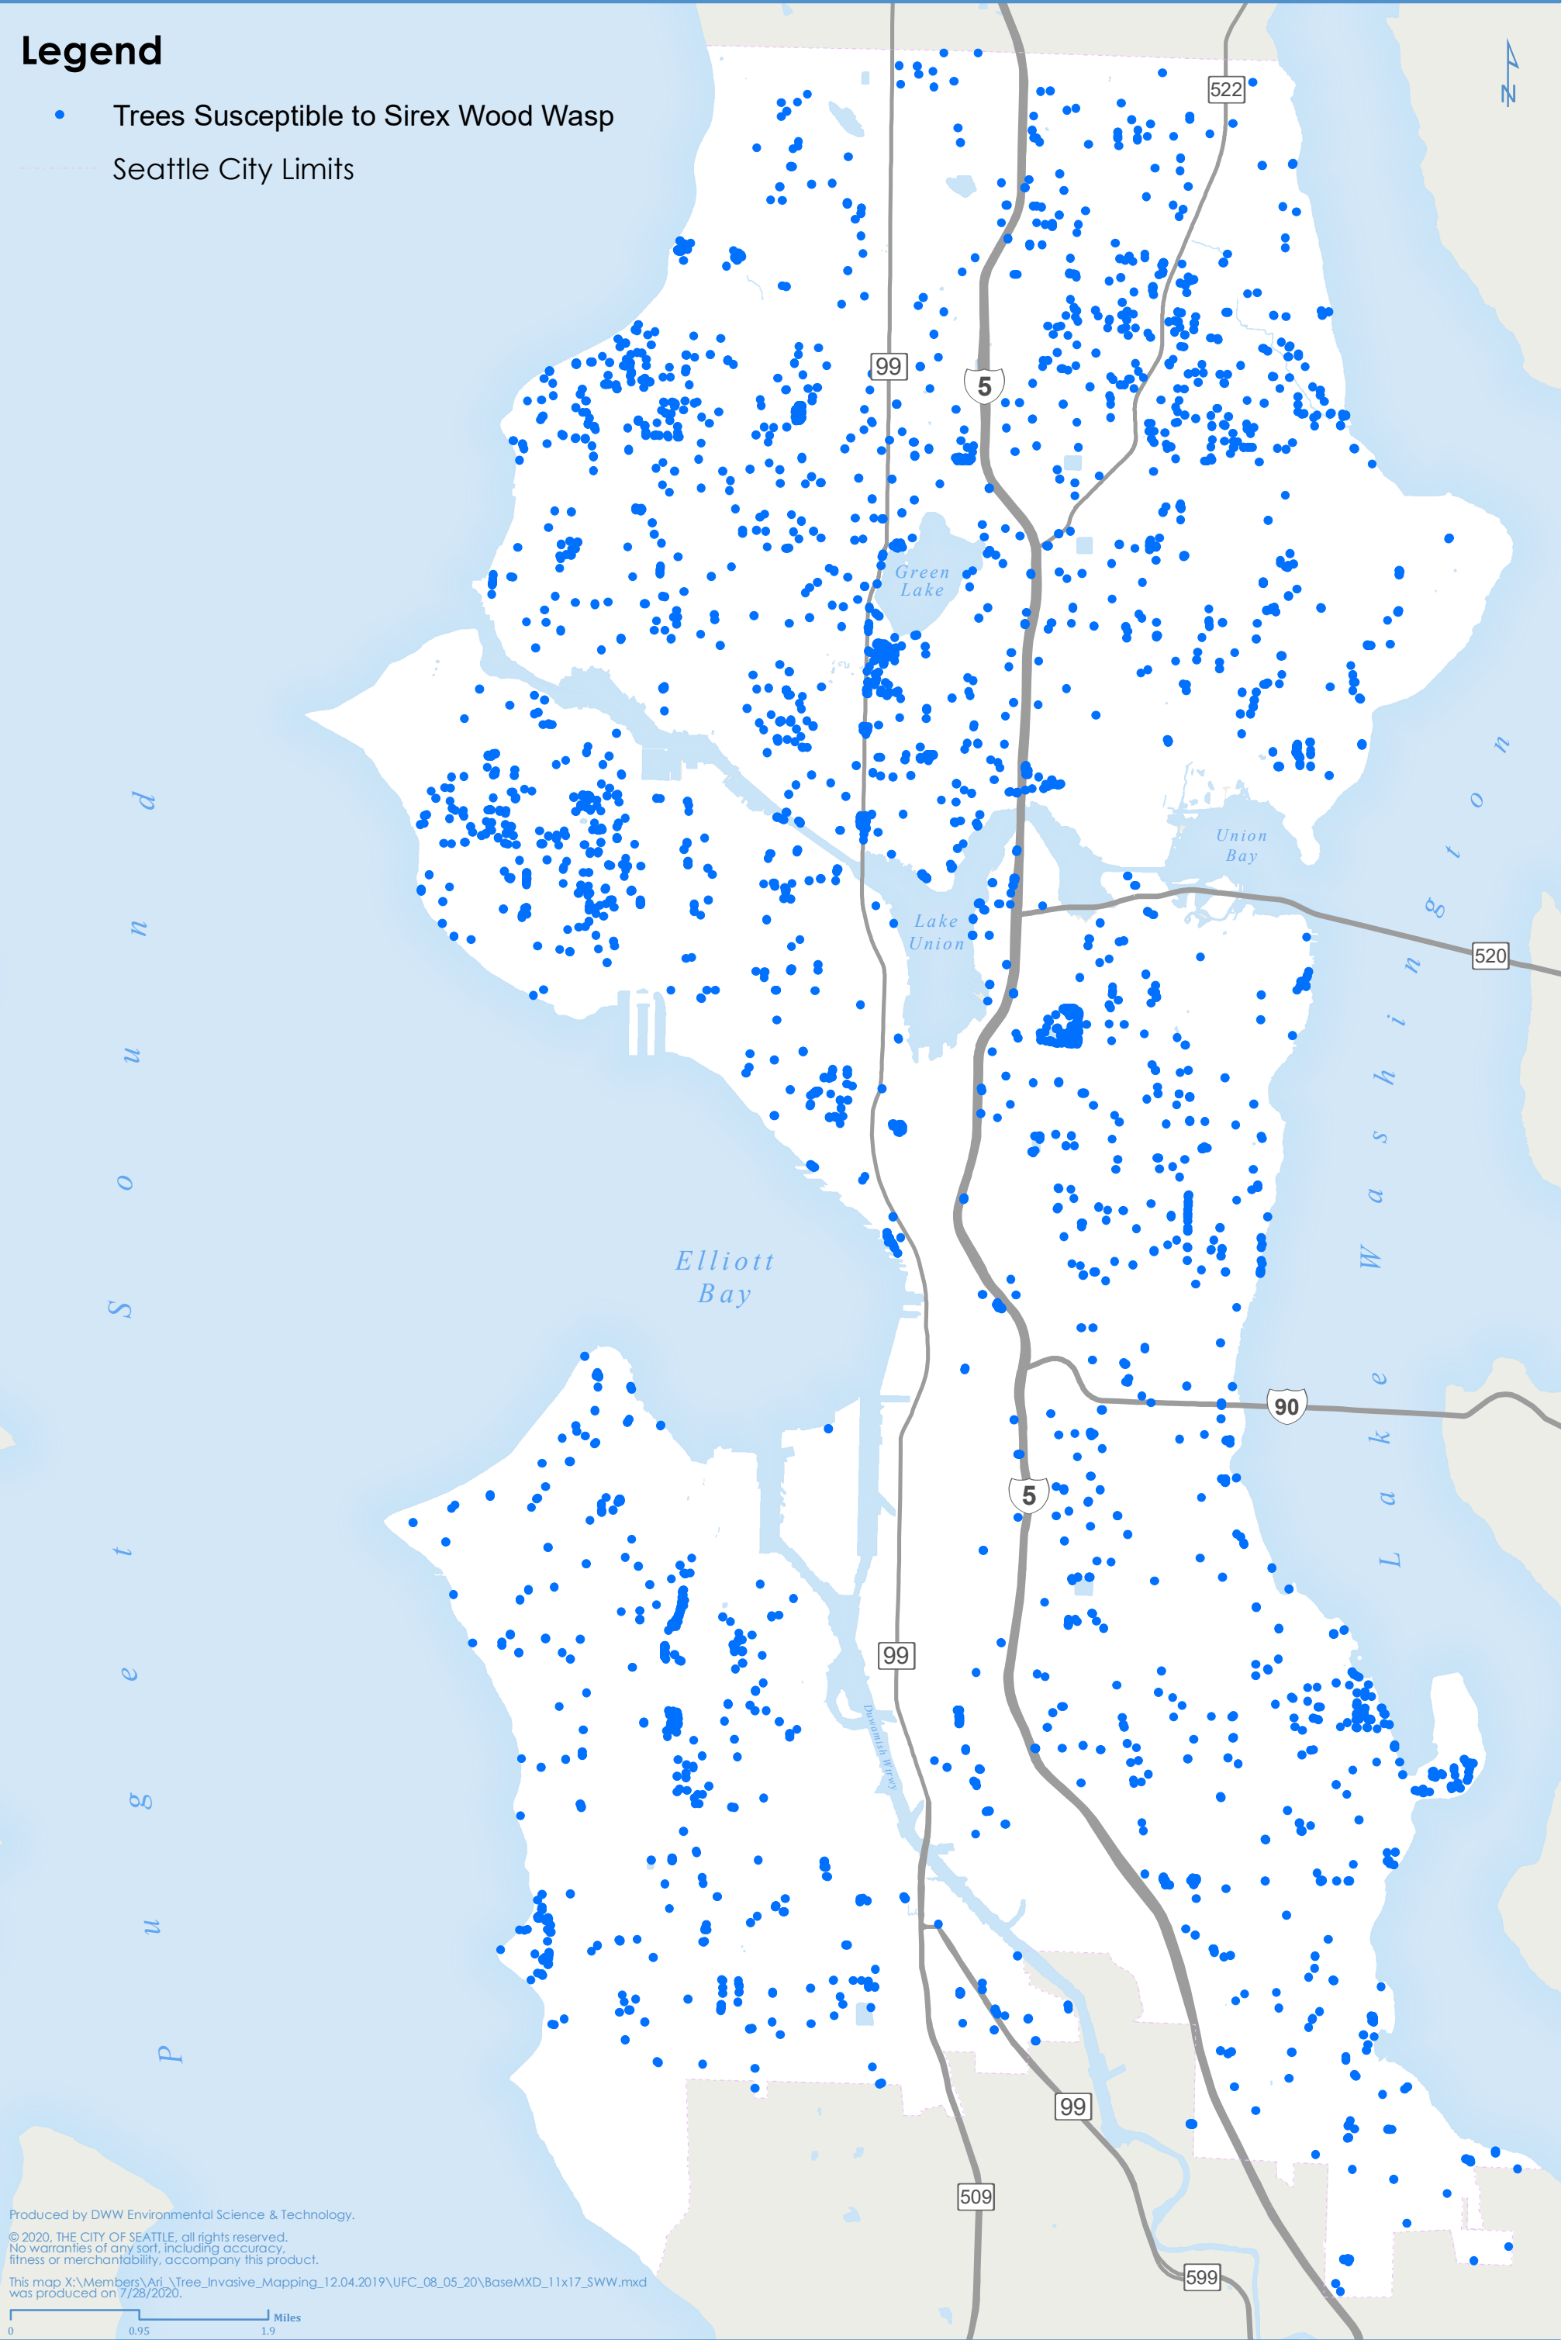

Sirex Wood Wasp

Legend

- Trees Susceptible to Sirex Wood Wasp
- Seattle City Limits

Produced by DWW Environmental Science & Technology.

© 2020, THE CITY OF SEATTLE, all rights reserved.
No warranties of any sort, including accuracy, fitness or merchantability, accompany this product.

This map X:\Members\Ari\Tree_Invasive_Mapping_12.04.2019\UFC_08_05_20\BaseMXD_11x17_SWW.mxd was produced on 7/28/2020.

0 0.95 1.9 Miles